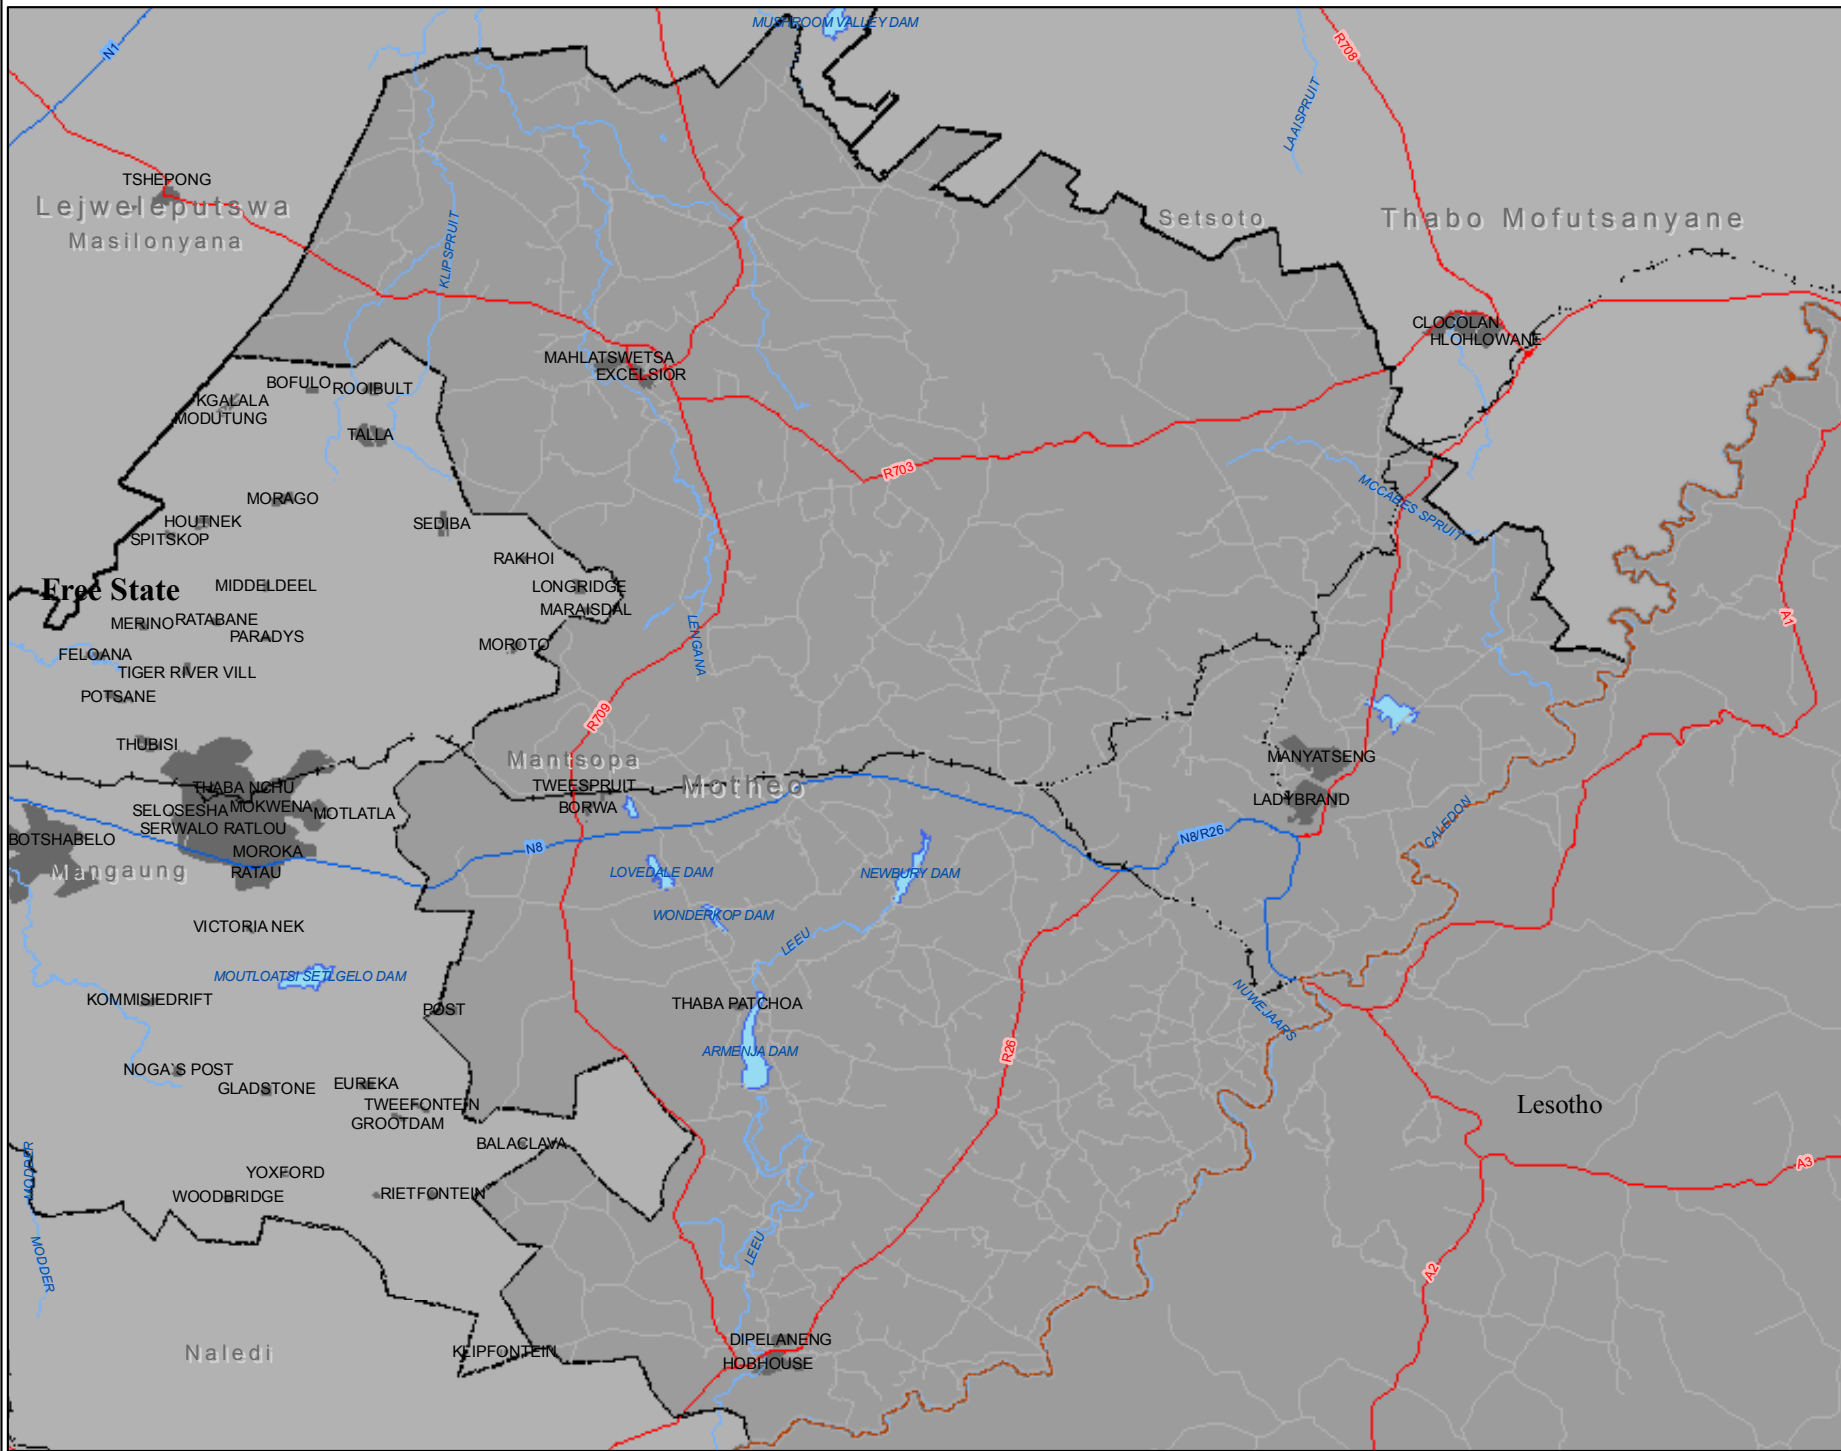

Mantsopa Local Municipality - Basemap

Legend

- Provinces
- Local Municipal Boundaries
- National Route
- Main Route
- Secondary Route
- Rail
- Parks
- Waterbodies
- Rivers
- Settlements
- District_Municipal Boundaries

Map Created by:
 National Disaster Management Centre
 (+27) 12 334 0444 (t)
 (+27) 12 334 0810 (f)
 www.ndmc.gov.za

Data Supplied by:
 Boundaries - MDB (08)
 Cities & Towns - S&M (08)
 Roads - BCX (08)
 Parks - Dept Agriculture
 Rivers & Waterbodies - BCX (08)

NDMC_Maps\LM Maps\Basemap\ Mantsopa_A4_LS